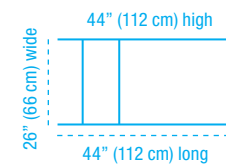

Free-standing systems

Kyle's Cockpit ST35

A great system for pretend play.

Take off with your choice of 2 Round-a-bouts (see page 3), a cockpit control panel with 2 steering yokes and mirror windows on inside of the side panels.

Interlink Rocketship ST80

Countdown to fun!

This very easy to assemble system includes your choice of any 4 AM type Play Modules. (see page 2)

Happy Hippo ST42

The Happy Hippo delivers great play mileage! This baby comes loaded with an engine panel game board up-front, 2 spinning eyeball headlights and a dashboard/steering wheel combo in the cab. Includes your choice of any 2 AM type Play Modules. (see page 2)

Circus Train - wall mounted system

Circus Train

No Floor Space? No Problem!

The wall mounted Circus Train system is purchased as individual panels. Build your Train configuration best suited for your wall space and budget. Complete information on size and configuration can be found at www.keebee.com and follow the links.

Locomotive Panel CT35a

Includes engine panel game board and an Engineer graphic topper (It's a dog, by the way).

39 3/4" (100 cm) wide x 58" (147 cm) high

Activity Panel - Giraffe CT35b

Includes wheel base graphic, Giraffe graphic topper and your choice of AW type Play Module (see page 2)

19 1/2" (50 cm) wide x 72" (183 cm) high

Activity Panel - Elephant CT35c

Includes wheel base graphic, Elephant graphic topper and your choice of AW type Play Module (see page 2)

NOTE: The Elephant graphic will only fit behind the Giraffe graphic.

19 1/2" (50 cm) wide x 65 1/2" (166 cm) high

Caboose Panel CT35e

Includes 3 wheel base graphics, Clown graphic topper, triple Play Module housing and 3 AM type Play Modules (see page 2)

57" (145 cm) wide x 65 1/2" (166 cm) high

Play gear for family-savvy places.

Product Catalog

Make play fit!