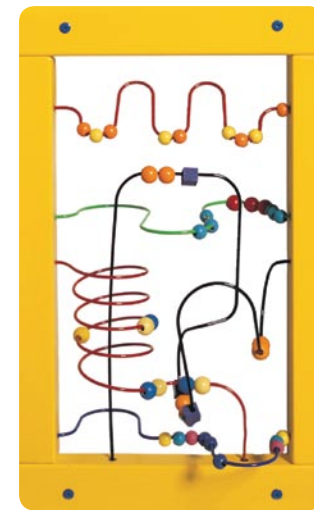

AM type – Play Modules for free standing systems

AW type – Play Modules for wall mounted applications

Right to the wall!

Mount AW type Play Modules directly to any solid or hollow wall. Hardware included.

Play Modules are: 18" (45 cm) wide x 28" (70 cm) tall

Up to 2" (5 cm) from wall

Tic-Tac-Toe AM 24 AW 24

A Classic! A great activity for young readers. Develops colour matching and patterning skills as well as the development of fine motor coordination.

Distorting Fun Mirror AM 4 AW 4

A hit with kids of all ages! Wave mirror creates fun distortion for lots of laughs.

Space Trek AM 5 AW 5

Children move the space balls through wormhole tracks seeking planetary destinations. 'Out of this world' space graphics.