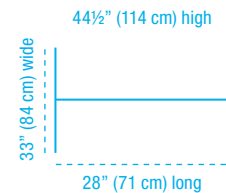

Señor Googley Eyes ST75

Compact and simple.

Includes your choice of 1 AM type Play Module (see page 2) and your choice of 2 Round-a-bouts (see page 3).