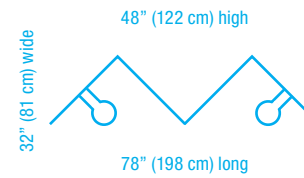

Wacky Wall ST90

Wacky and Fun!

This is a busy 4-panel system with lot's to do.

Playable from both sides, this system includes 2 steering wheel panels, a spin and find panel, a space theme ball track game, a factory gear maze, and your choice of 2 Round-a-bouts (see page 3).