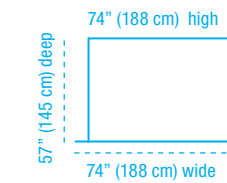

Your Keebee representative:

Keebee Play

611 Manitou Road S.E.
Calgary, Alberta T2G 4C2 Canada
Phone 403.240.0404
Fax 403.240.3651
Toll Free 1.800.563.7740
Email info@keebee.com
Online www.keebee.com

Europe

Instore Kids Corners B.V.
De linge 41-43 • 8253 PJ Dronten
PO Box 56 • 8250 AB Dronten
Phone 31(0)321 38 77 30
Fax 31(0)321 38 77 40
Email sales@ikcplay.com
Online www.ikcplay.com

Asia/Pacific

HF Industries
30 Alexander Avenue, Taren Point NSW
2229, Australia
Phone +61 29531 6700
Fax +61 29531 6722
Email hfindustries@msn.com.au
Online www.hf.com.au