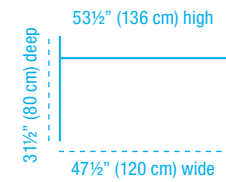

Free-standing systems

Kyle's Cockpit ST35

A great system for pretend play.

Take off with your choice of 2 Round-a-bouts (see page 3), a cockpit control panel with 2 steering yokes and mirror windows on inside of the side panels.

Interlink Rocketship ST80

Countdown to fun!

This very easy to assemble system includes your choice of any 4 AM type Play Modules. (see page 2)

Happy Hippo ST42

The Happy Hippo delivers great play mileage! This baby comes loaded with an engine panel game board up-front, 2 spinning eyeball headlights and a dashboard/steering wheel combo in the cab. Includes your choice of any 2 AM type Play Modules. (see page 2)

Circus Train - wall mounted system

Circus Train

No Floor Space? No Problem!

The wall mounted Circus Train system is purchased as individual panels. Build your Train configuration best suited for your wall space and budget. Complete information on size and configuration can be found at www.keebee.com and follow the links.

Locomotive Panel CT35a

Includes engine panel game board and an Engineer graphic topper (It's a dog, by the way).

39 3/4" (100 cm) wide x 58" (147 cm) high

Activity Panel - Giraffe CT35b

Includes wheel base graphic, Giraffe graphic topper and your choice of AW type Play Module (see page 2)

19 1/2" (50 cm) wide x 72" (183 cm) high

Activity Panel - Elephant CT35c

Includes wheel base graphic, Elephant graphic topper and your choice of AW type Play Module (see page 2)

NOTE: The Elephant graphic will only fit behind the Giraffe graphic.

19 1/2" (50 cm) wide x 65 1/2" (166 cm) high

Caboose Panel CT35e

Includes 3 wheel base graphics, Clown graphic topper, triple Play Module housing and 3 AM type Play Modules (see page 2)

57" (145 cm) wide x 65 1/2" (166 cm) high

Play gear for family-savvy places.

Product Catalog

Make play fit!