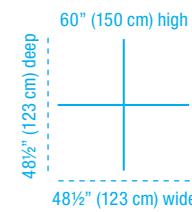

Interlink Rocketship ST80

Countdown to fun!

This very easy to assemble system includes your choice of any 4 AM type Play Modules. (see page 2)

Happy Hippo ST42

The Happy Hippo delivers great play mileage! This baby comes loaded with an engine panel game board up-front, 2 spinning eyeball headlights and a dashboard/steering wheel combo in the cab. Includes your choice of any 2 AM type Play Modules. (see page 2)