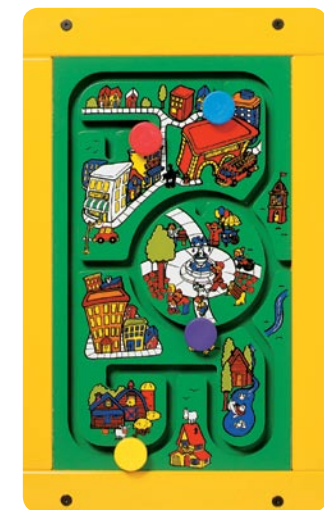

Play Modules are: 18" (45 cm) wide x 28" (70 cm) tall

Up to 2" (5 cm) from wall

Tic-Tac-Toe AM 24 AW 24

A Classic! A great activity for young readers. Develops colour matching and patterning skills as well as the development of fine motor coordination.

Distorting Fun Mirror AM 4 AW 4

A hit with kids of all ages! Wave mirror creates fun distortion for lots of laughs.

Space Trek AM 5 AW 5

Children move the space balls through wormhole tracks seeking planetary destinations. 'Out of this world' space graphics.

Keebeads Maze AM 1

Colourful beads move along interactive wires. A great hands-on activity!

Travel Town AM 6 AW 6

Children travel in their spindle cars through the various streets and buildings in this happy town. Let the imagination wander.